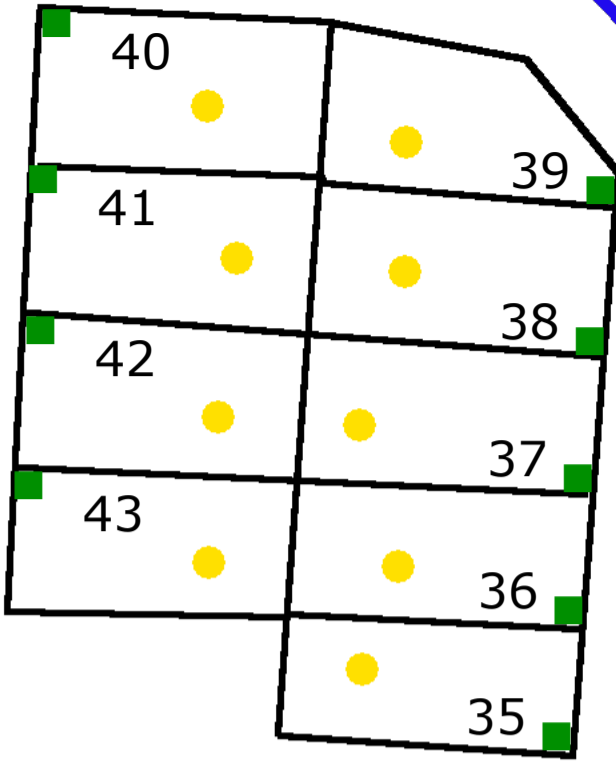

GAGA
Anderson Garden Plot Map
2024

**** Map not to scale ****
For illustration purpose only

Weir Road