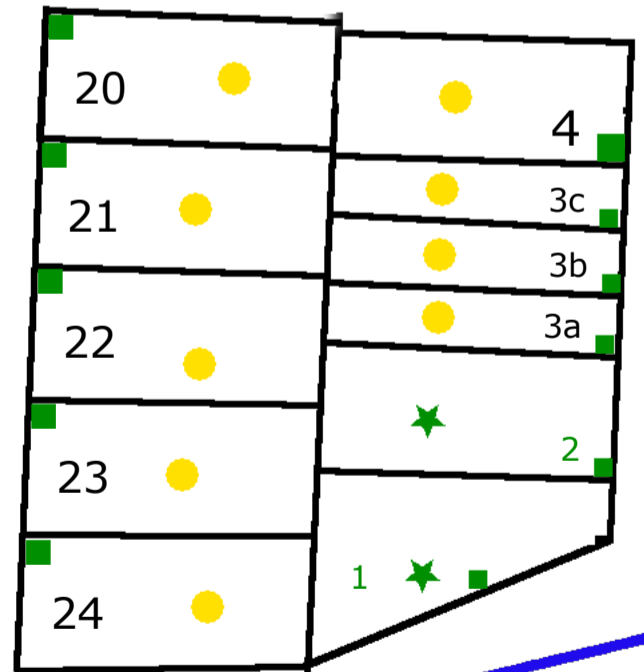

GAGA
Anderson Garden Plot Map
2024

**** Map not to scale ****
For illustration purpose only

Weir Road