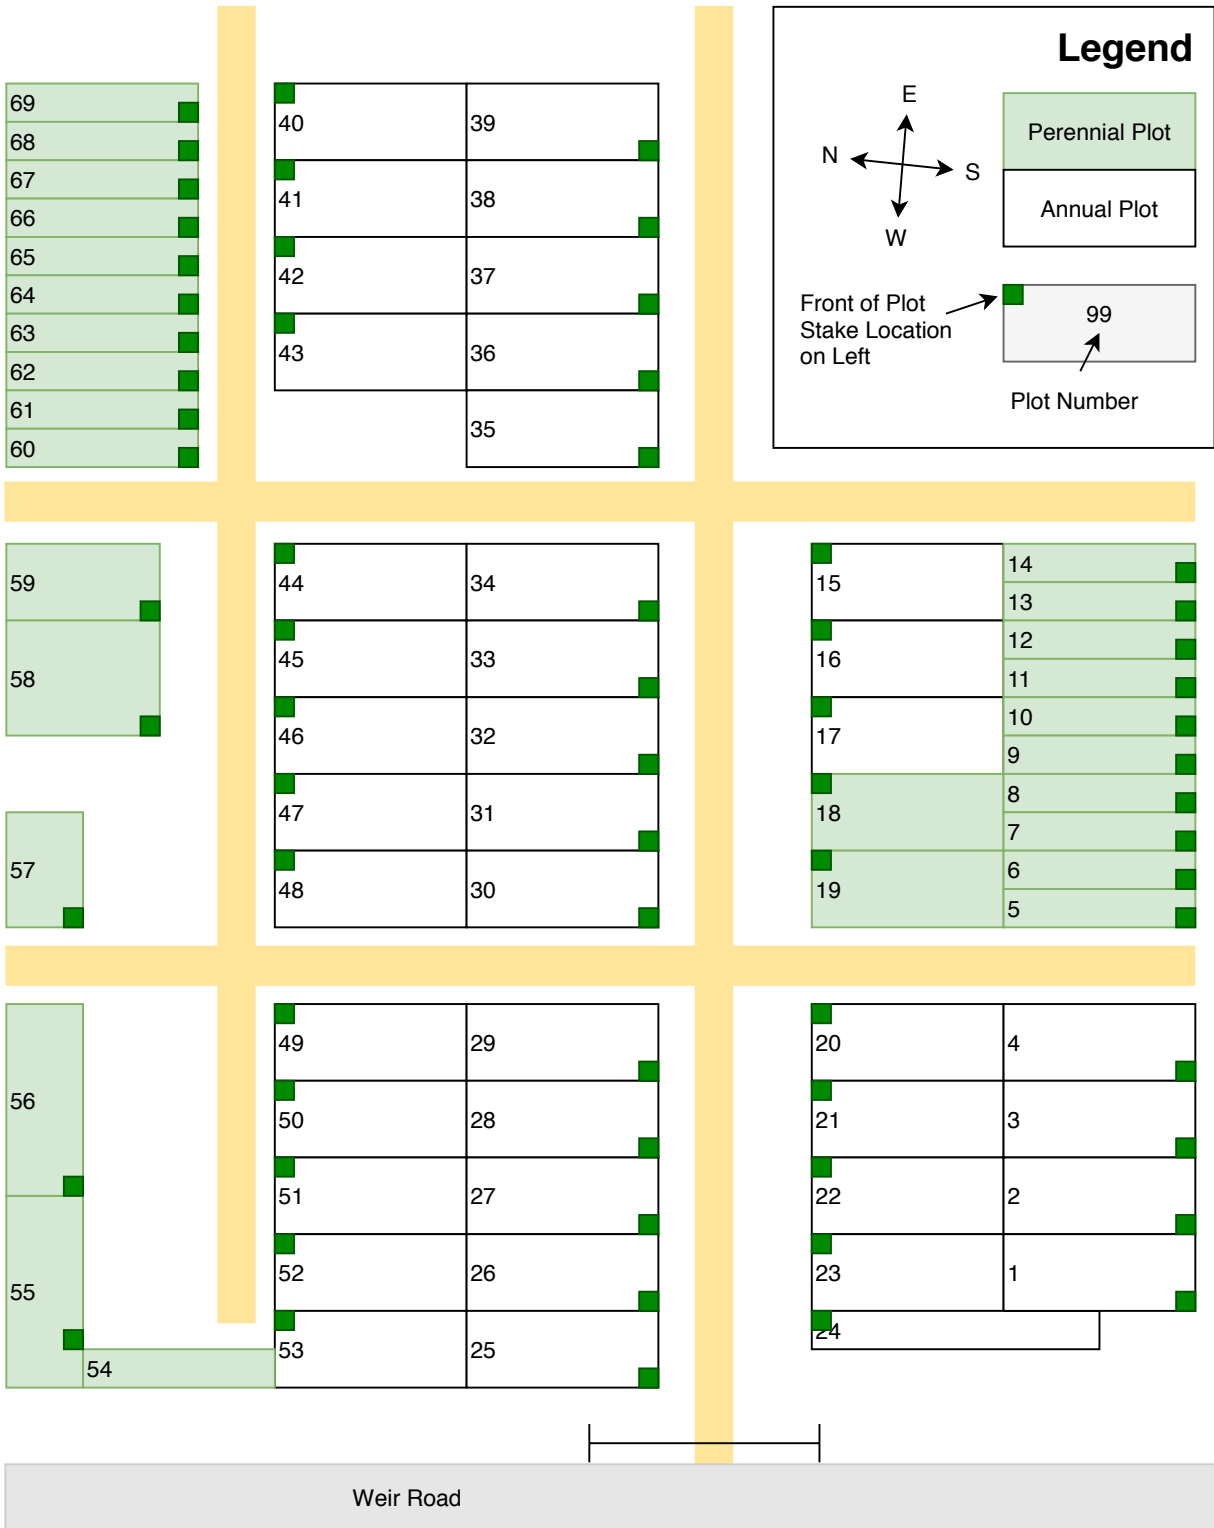

GAGA

Anderson Garden Plot Map

Revised March 2020

Renaud Road

Weir Road